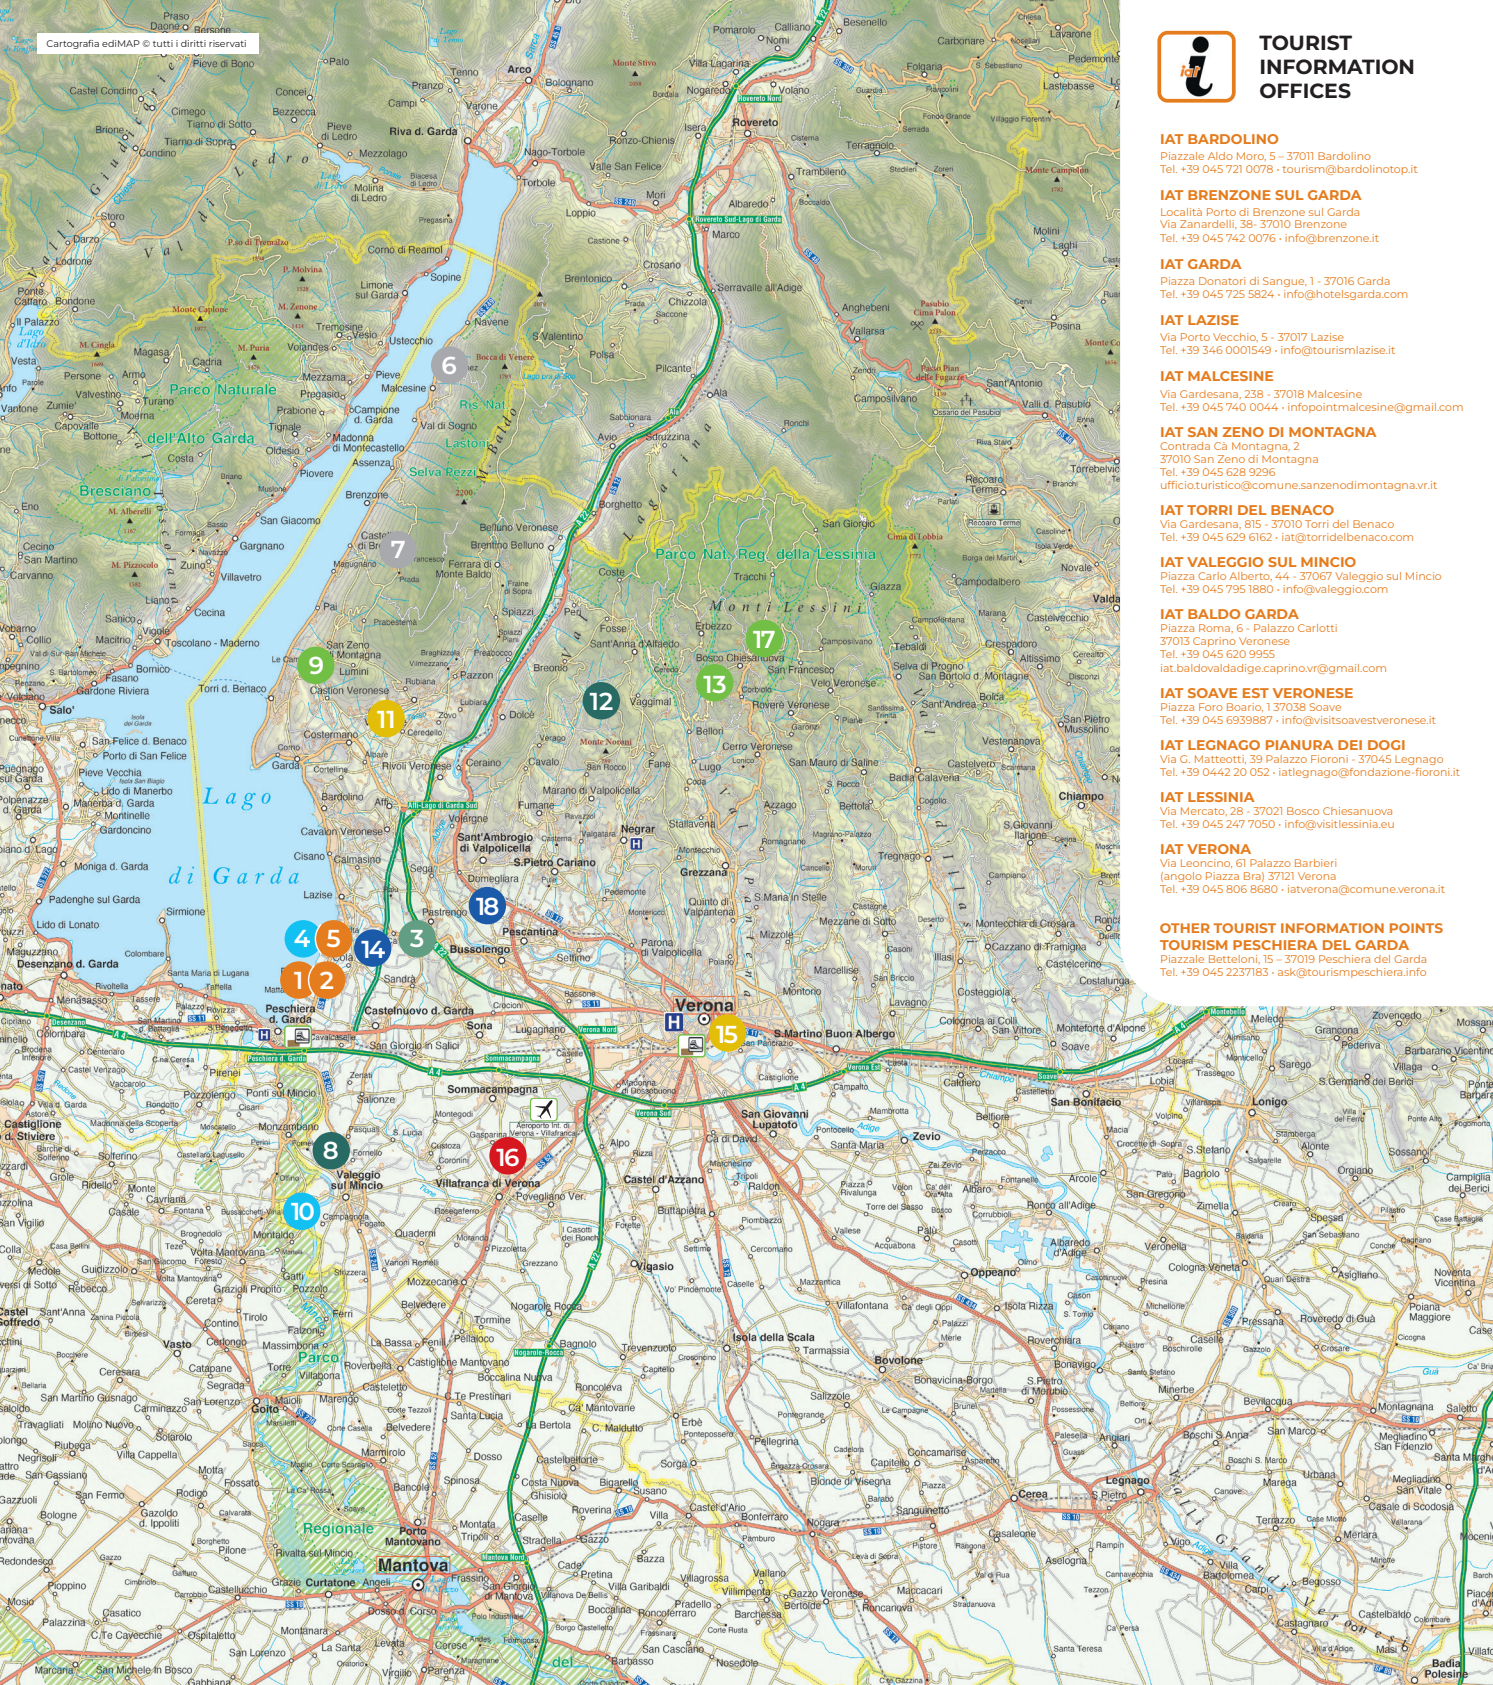

IAT BARDOLINO
Piazzale Aldo Moro, 5 - 37011 Bardolino
Tel. +39 045 721 0078 - tourism@bardolinetop.it

IAT BREZZONE SUL GARDA
Località Porto di Brezzone sul Garda
Via Zanardelli, 39 - 37010 Brezzone
Tel. +39 045 742 0076 - info@brezzone.it

IAT GARDA
Piazza Donatori di Sangue, 1 - 37016 Garda
Tel. +39 045 742 5824 - info@hotelsgarda.com

IAT LAZISE
Via Porto Vecchio, 5 - 37017 Lazise
Tel. +39 045 0001549 - info@tourismlazise.it

IAT MALCESINE
Via Gardesana, 238 - 37018 Malcesine
Tel. +39 045 740 0044 - info@portomalcesine@gmail.com

IAT SAN ZENO DI MONTAGNA
Contrada Ca Montagna, 2
37010 San Zeno di Montagna
Tel. +39 045 628 9296
ufficioturisticocomune.sanzenodimontagna.vr.it

IAT BALDO GARDA
Piazza Roma, 6 - Palazzo Carloti
37013 Caprino Veronese
Tel. +39 045 620 9955
iat.baldovaldage.caprino.vr@gmail.com

IAT SOAVE EST VERONESE
Piazza Foro Boario, 1 37039 Soave
Tel. +39 045 6939987 - info@visitssoaveveronese.it

IAT LESSINIA
Via Mercato, 28 - 37021 Bosco Chiesanuova
Tel. +39 045 247 7050 - info@vittlessinia.eu

IAT VERONA
Via Leoncino, 61 Palazzo Barbieri
(angolo Piazza Bra) 37121 Verona
Tel. +39 045 806 8680 - iat-verona@comune.verona.it

OTHER TOURIST INFORMATION POINTS
TOURISM PESCHIERA DEL GARDA
Piazzale Betteolini, 15 - 37019 Peschiera del Garda
Tel. +39 045 2237183 - ask@tourismpeschiera.info

ALL THAT YOU NEED

DESTINATION VERONA GARDA
Corso Porta Nuova, 96
37122 VERONA | ITALY
HAVE FUN!
destinationveronagarda.travel/havefun

NUMBERS LEGEND

1. 1 GARDALAND PARK
2. 2 GARDALAND SEA LIFE AQUARIUM
3. 3 PARCO NATURA VIVA
4. 4 CANEVA AQUAPARK
5. 5 MOVIELAND PARK
6. 6 FUNIVIA MALCESINE MONTE BALDO
7. 7 FUNIVIA PRADA COSTABELLA
8. 8 PARCO GIARDINO SIGURTA
9. 9 PARK JUNGLE ADVENTURE
10. 10 CAVOUR
11. 11 GIARDINO DI CASA BIASI
12. 12 PARCO DELL CASCADE DI MOLINA
13. 13 VEJA ADVENTURE PARK
14. 14 PARCO TERMAL DEL GARDA VILLA DEI CEDRI
15. 15 GIARDINO GIUSTI
16. 16 MUSEO NICOLIS
17. 17 BOSCPARK PARCO AVVENTURA
18. 18 AQUARDENS

MAP LEGEND

- Desenzano del Garda Main town
- S. Martino d. Battaglia Secondary locality
- Highway
- Ring road
- State road
- Provincial road
- Other roads
- Road in town
- Path
- Index contour
- Train station
- Hospital

SCALA 1:70.000
0 140 280 420
UTM32 - WGS84

#mymap